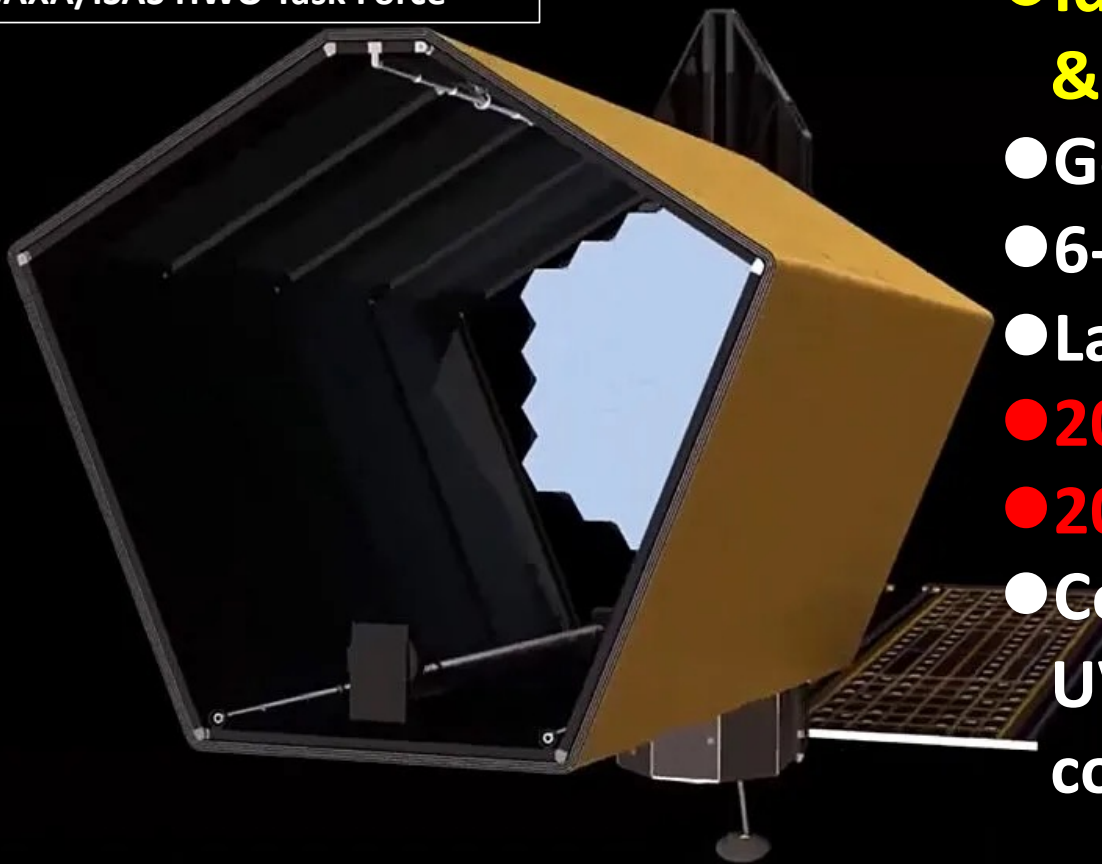

H A B I T A B L E
W O R L D S
O B S E R V A T O R Y

Habitable Worlds Observatory

(Recommended by Decadal Survey astro2020)

HWO-J team

JAXA/ISAS HWO Task Force

- Identify habitable Earth-like planets & search for evidence of life
- General astrophysics
- 6-m FUV/optical/NIR telescope
- Launch at first half of 2040's
- 2024/8 Project office at NASA/GSFC
- 2025/1 JAXA/ISAS HWO Task Force
- Considering NIR coronagraph and UV spectrograph as Japan's contribution